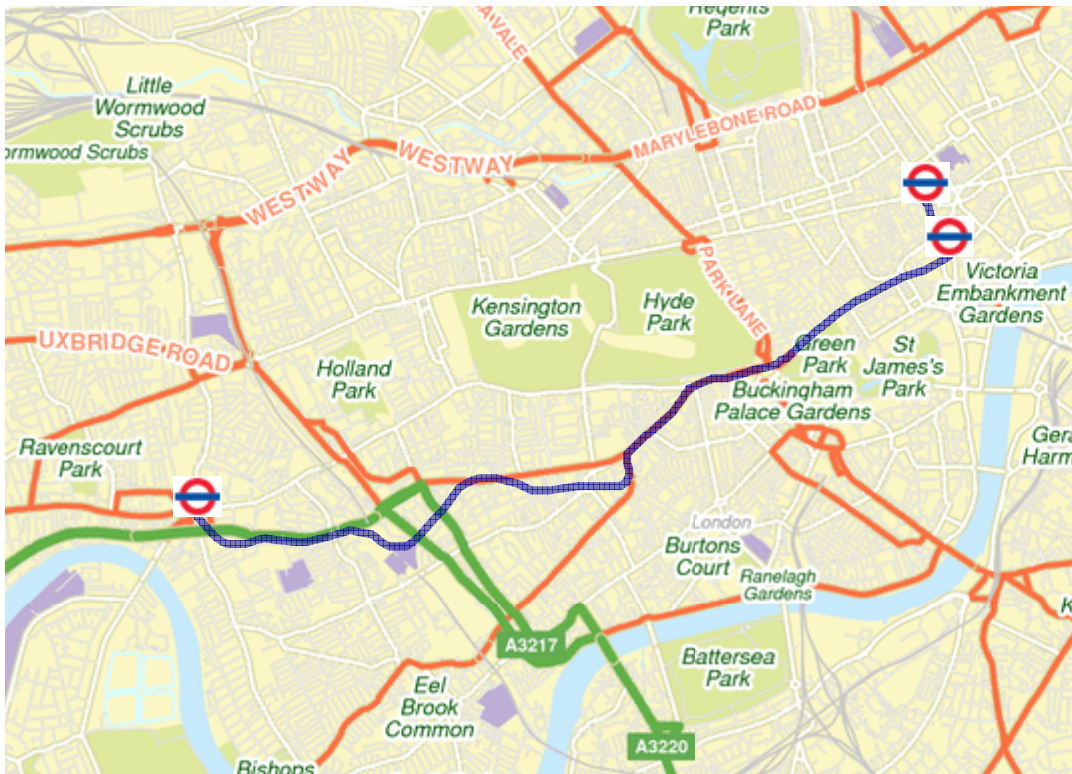

19:08

Hammersmith (Dist&Picc Line) Underground Station

Hammersmith
(Dist&Picc Line)
Underground Station

Maximum journey time: 00:26

Interchanges: 1

Not what you expected? [Click here for information on planned service disruptions.](#)

Please check ticket options and fare prices at <http://www.tfl.gov.uk/faresandtickets>.

[Print route](#)

[Email this route to a friend](#)

[Text me this route](#)